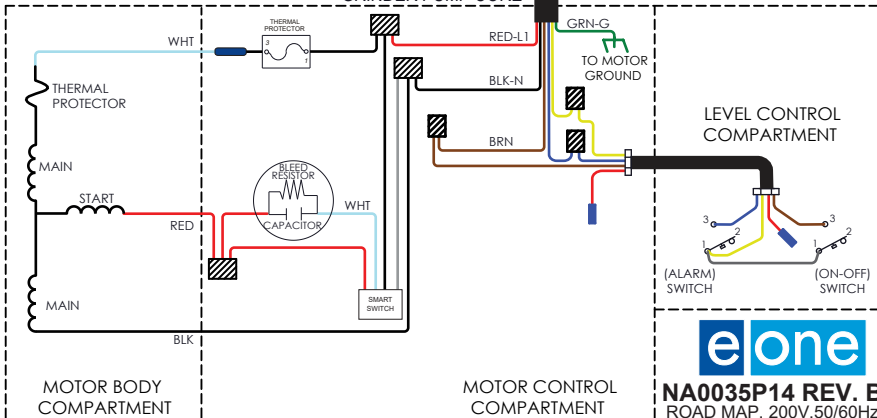

HARD WIRED LEVEL CONTROL

SUPPLY CABLE WIRE COLOR & OPERATION

EQD PIN #	WIRE COLOR	FUNCTION
1	BROWN	MANUAL RUN
2	RED	L1 (ACTIVE)
3	BLACK	L2 OR NEUTRAL
4	GREEN W/ YELLOW STRIPE	GROUND (EARTH)
5	YELLOW	ALARM POWER FEED
6	BLUE	ALARM POWER RETURN

GRINDER PUMP CORE

eone

NA0035P14 REV. B
ROAD MAP, 200V, 50/60Hz